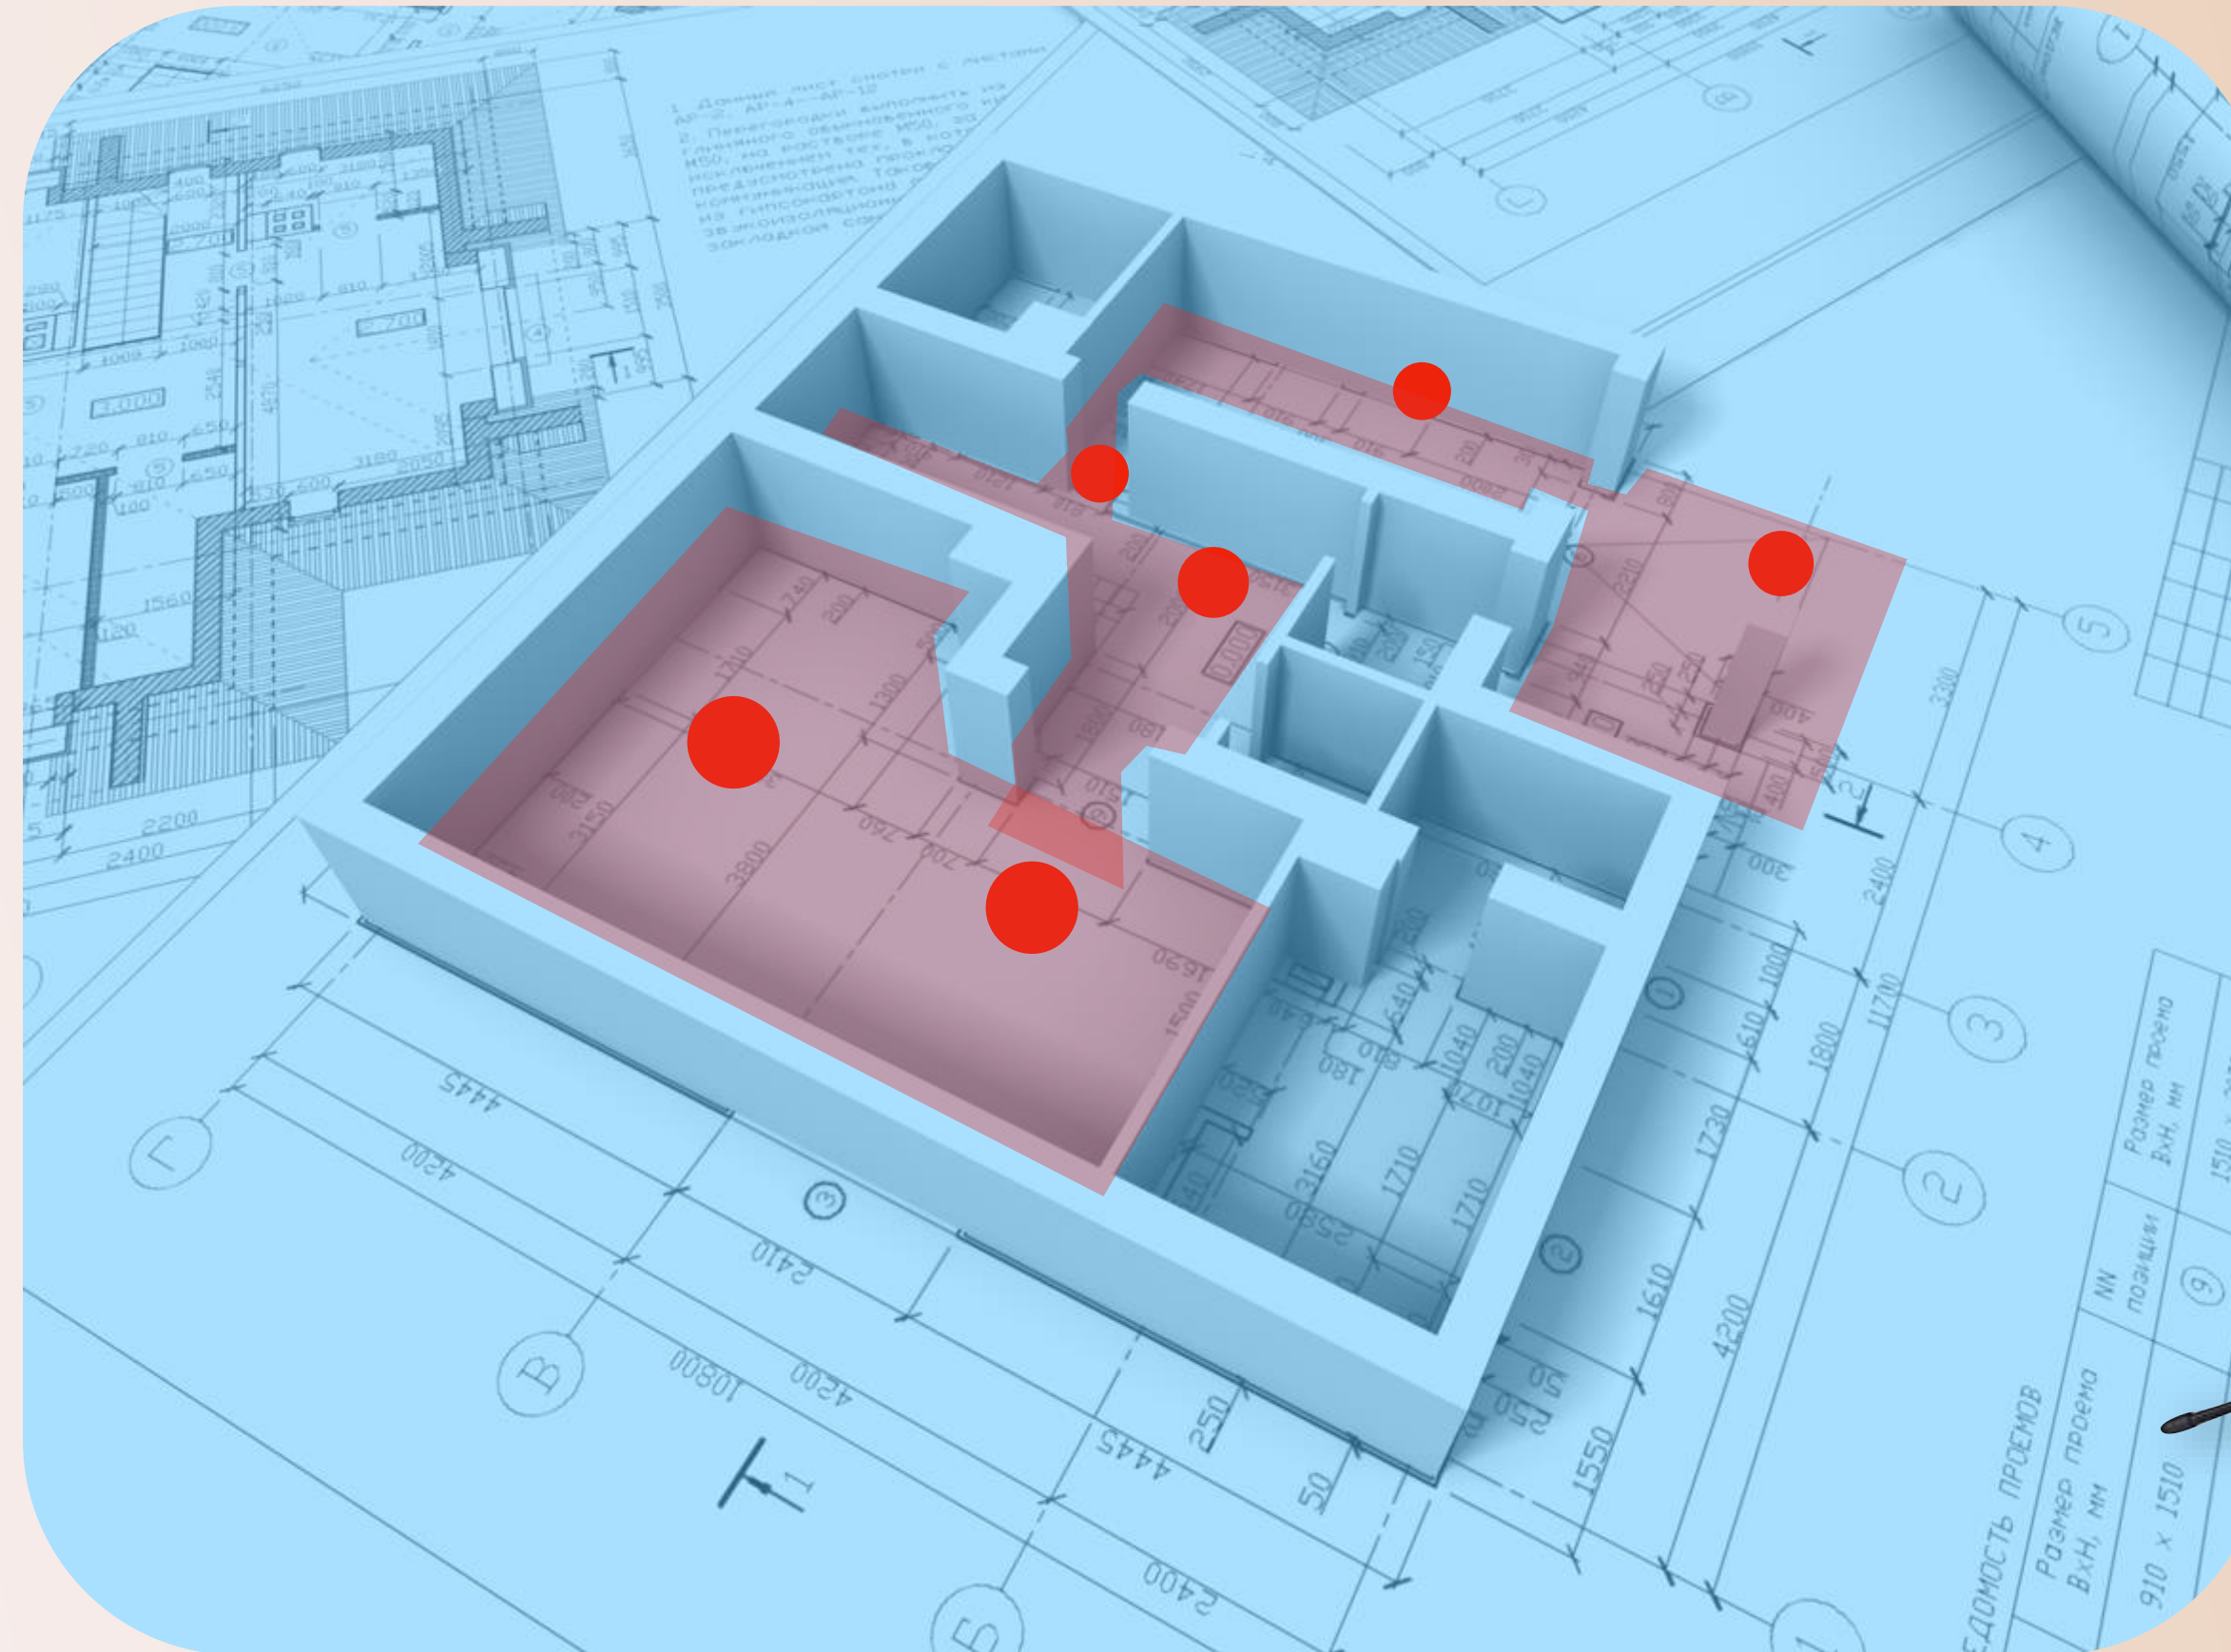

OBJECTIVE

Building virtual tours for students to experience lab spaces remotely.

Bringing Labs into homes **VIRTUALLY!**

Virtual Tour

Bringing Labs into homes **VIRTUALLY!**

Studio Camera

Studio camera are high end professional broadcast cameras which come with controls for the zoom and focus functions on the pan bar for the cameraman to instaneously change these parameters. The camera also comes with dedicated monitor for the camera operator to clearly see the shot and a teleprompter for the talents to read the script without the need to memorise it. The camera is also mounted on a pedestal which allows for the smooth movement of the camera on the studio floor and smooth up and down (crane) movments.

Virtual Tour

Fire Extinguisher

Virtual Tour

How many exits are there in the studio

- a) 1
- b) 2
- c) 3

Virtual Tour

How do I start?

Bringing Labs into homes **VIRTUALLY!**

What is the work flow?

What is the work flow?

Take 360
panorama
shots

What is the work flow?

Bringing Labs into homes **VIRTUALLY!**

Upload
and link
panoramas

What is the work flow?

Bringing Labs into homes **VIRTUALLY!**