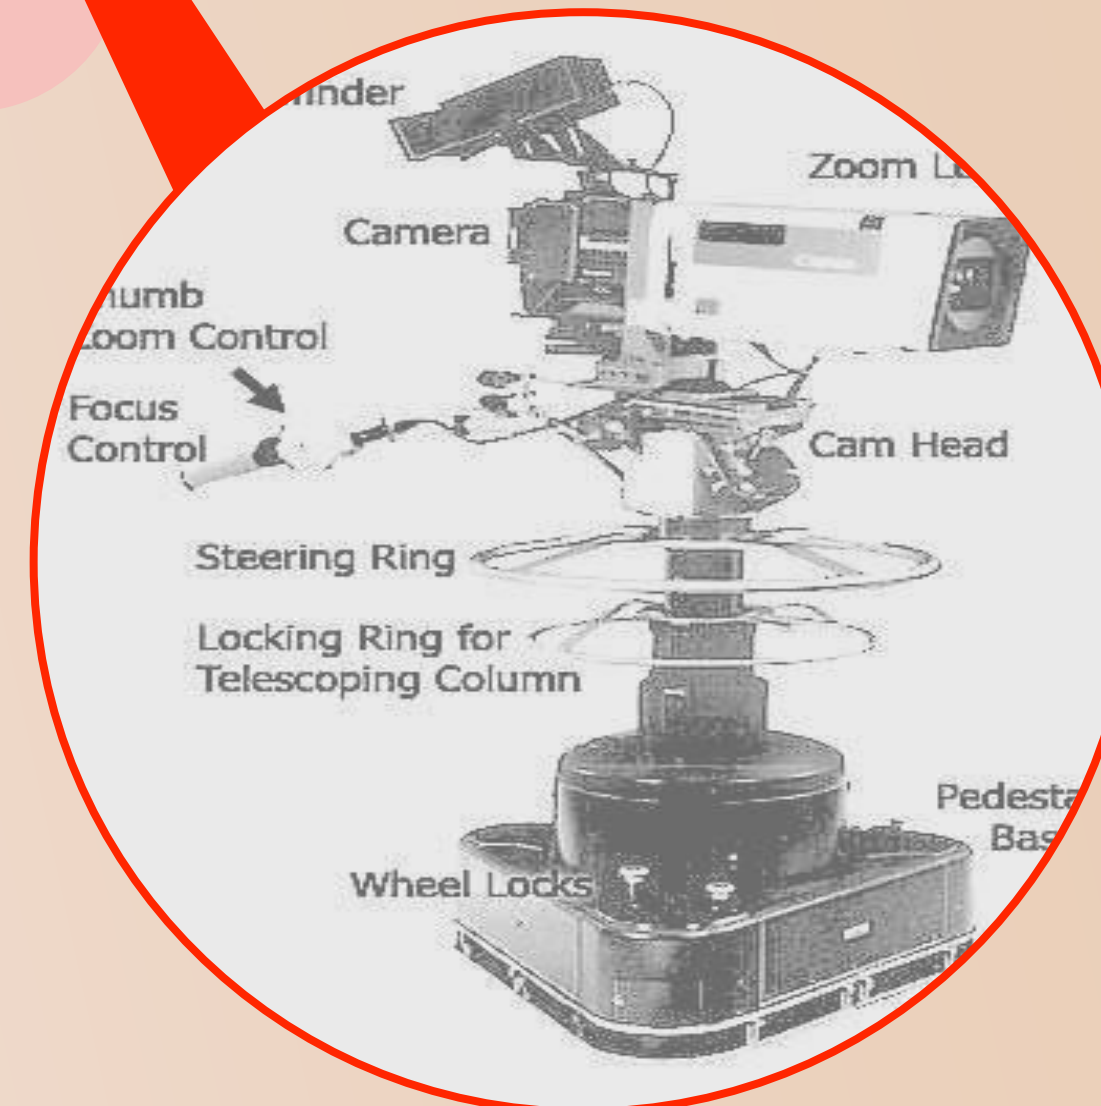

Include Hotspots

How many wheels does the camera have?

- a) 1
- b) 2
- c) 3

Studio Camera

Studio camera are high end professional broadcast cameras which come with controls for the zoom and focus functions on the pan bar for the cameraman to instaneously change these parameters. The camera also comes with dedicated monitor for the camera operator to clearly see the shot and a teleprompter for the talents to read the script without the need to memorise it. The camera is also mounted on a pedestal which allows for the smooth movement of the camera on the studio floor and smooth up and down (crane) movments.

YouTube

What is the work flow?