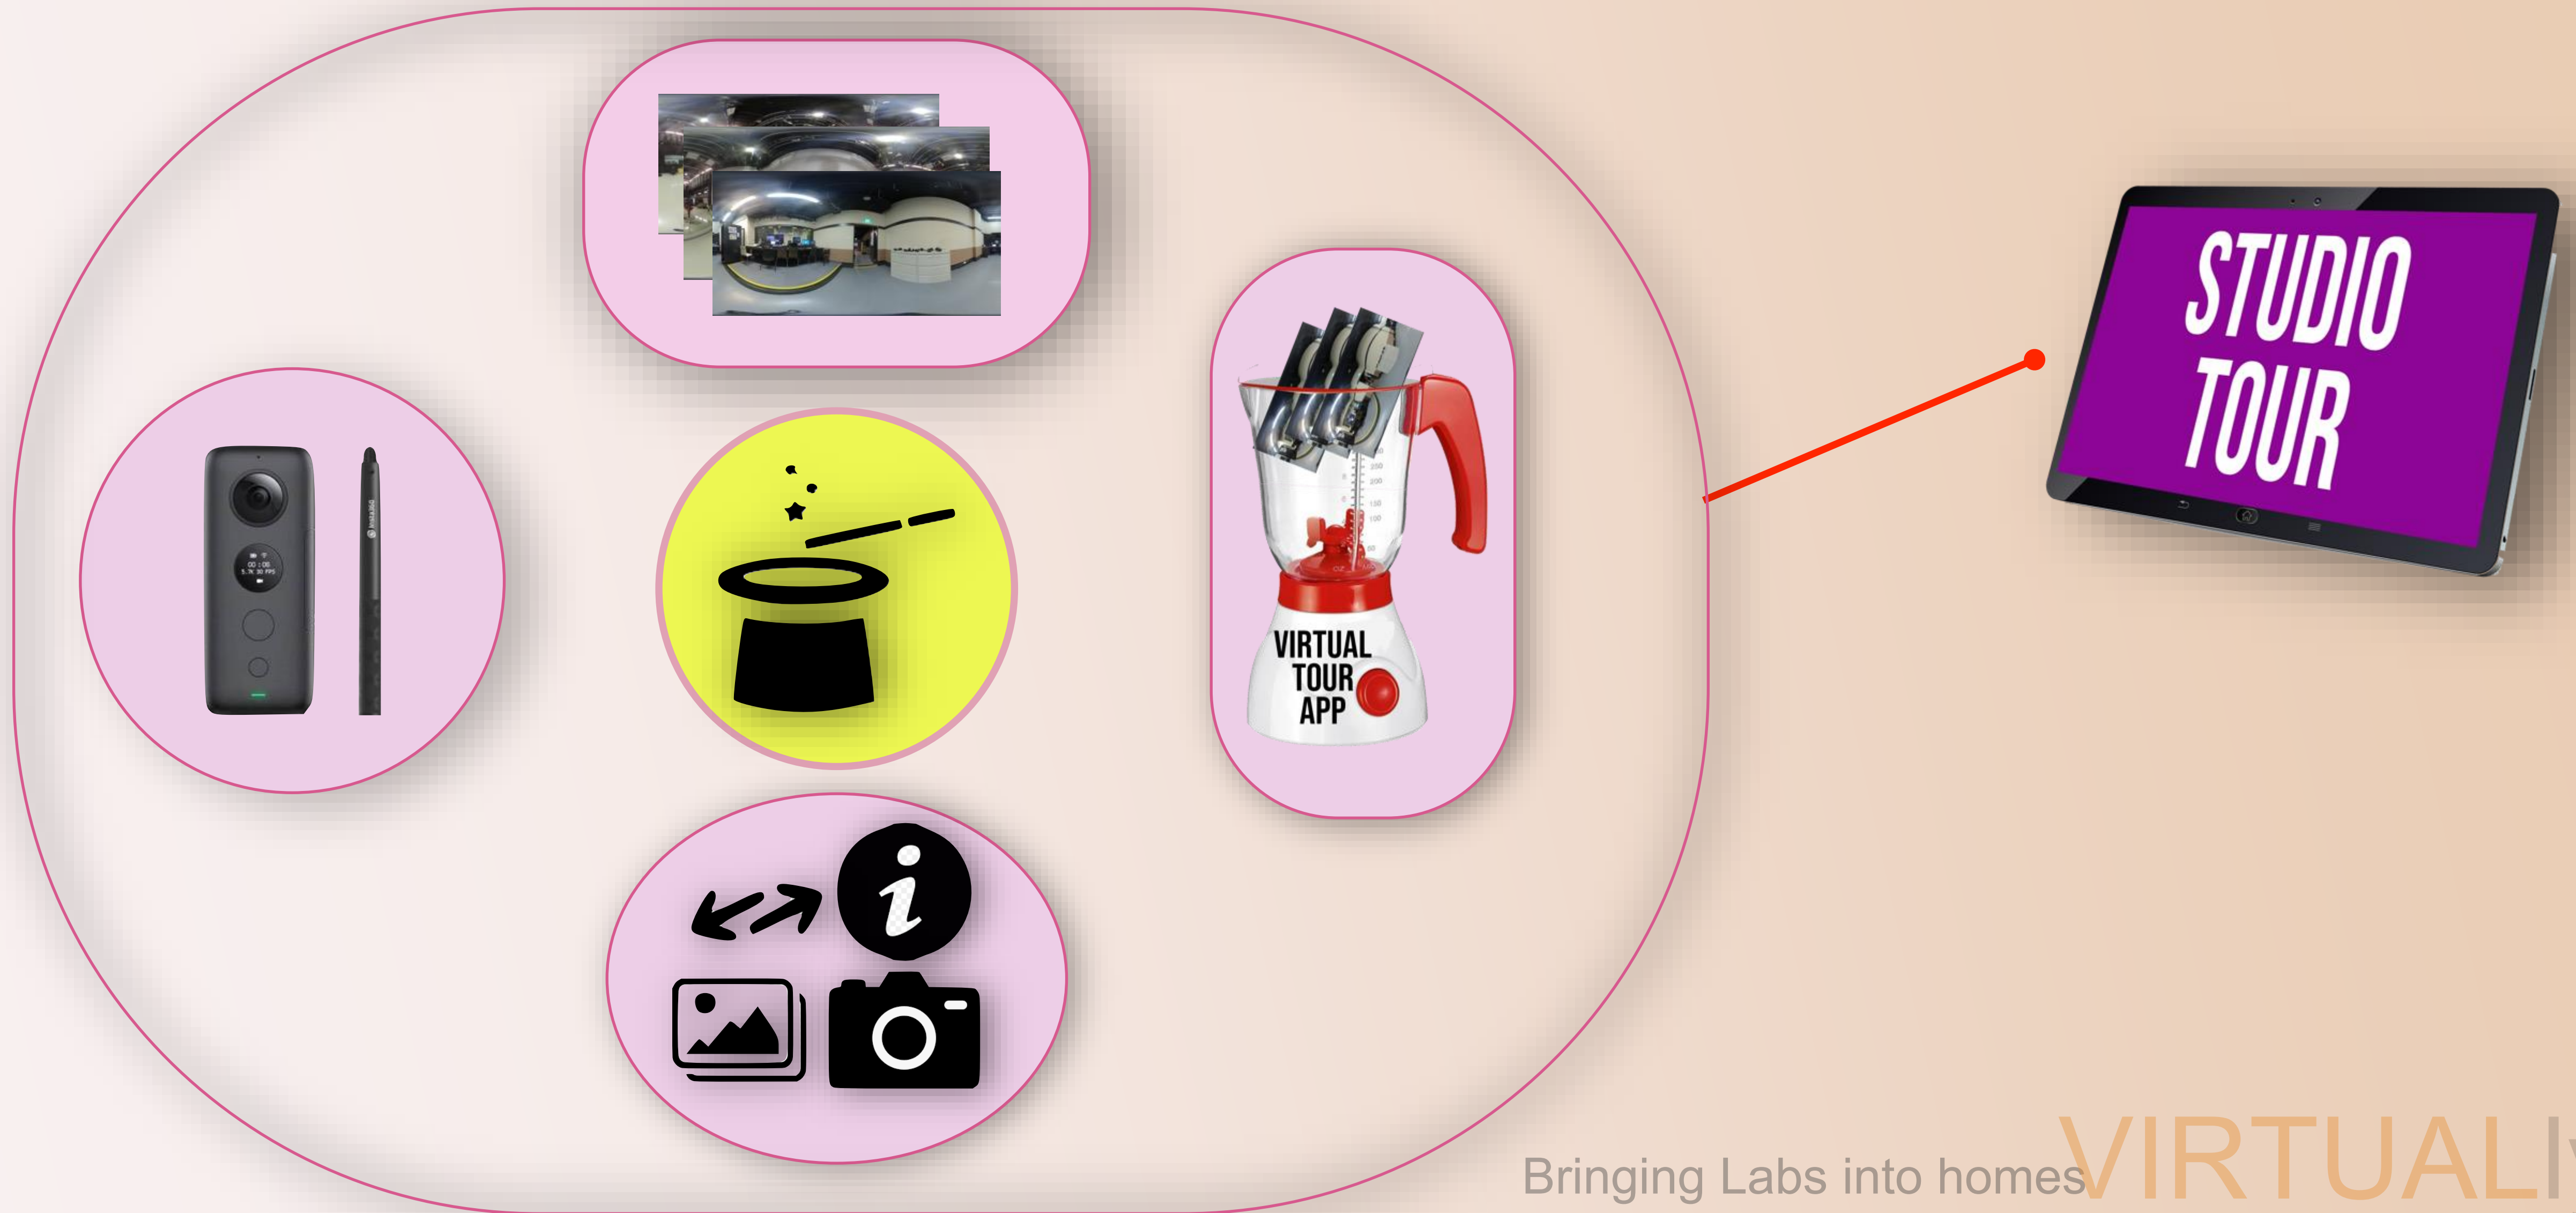

How did I do it?