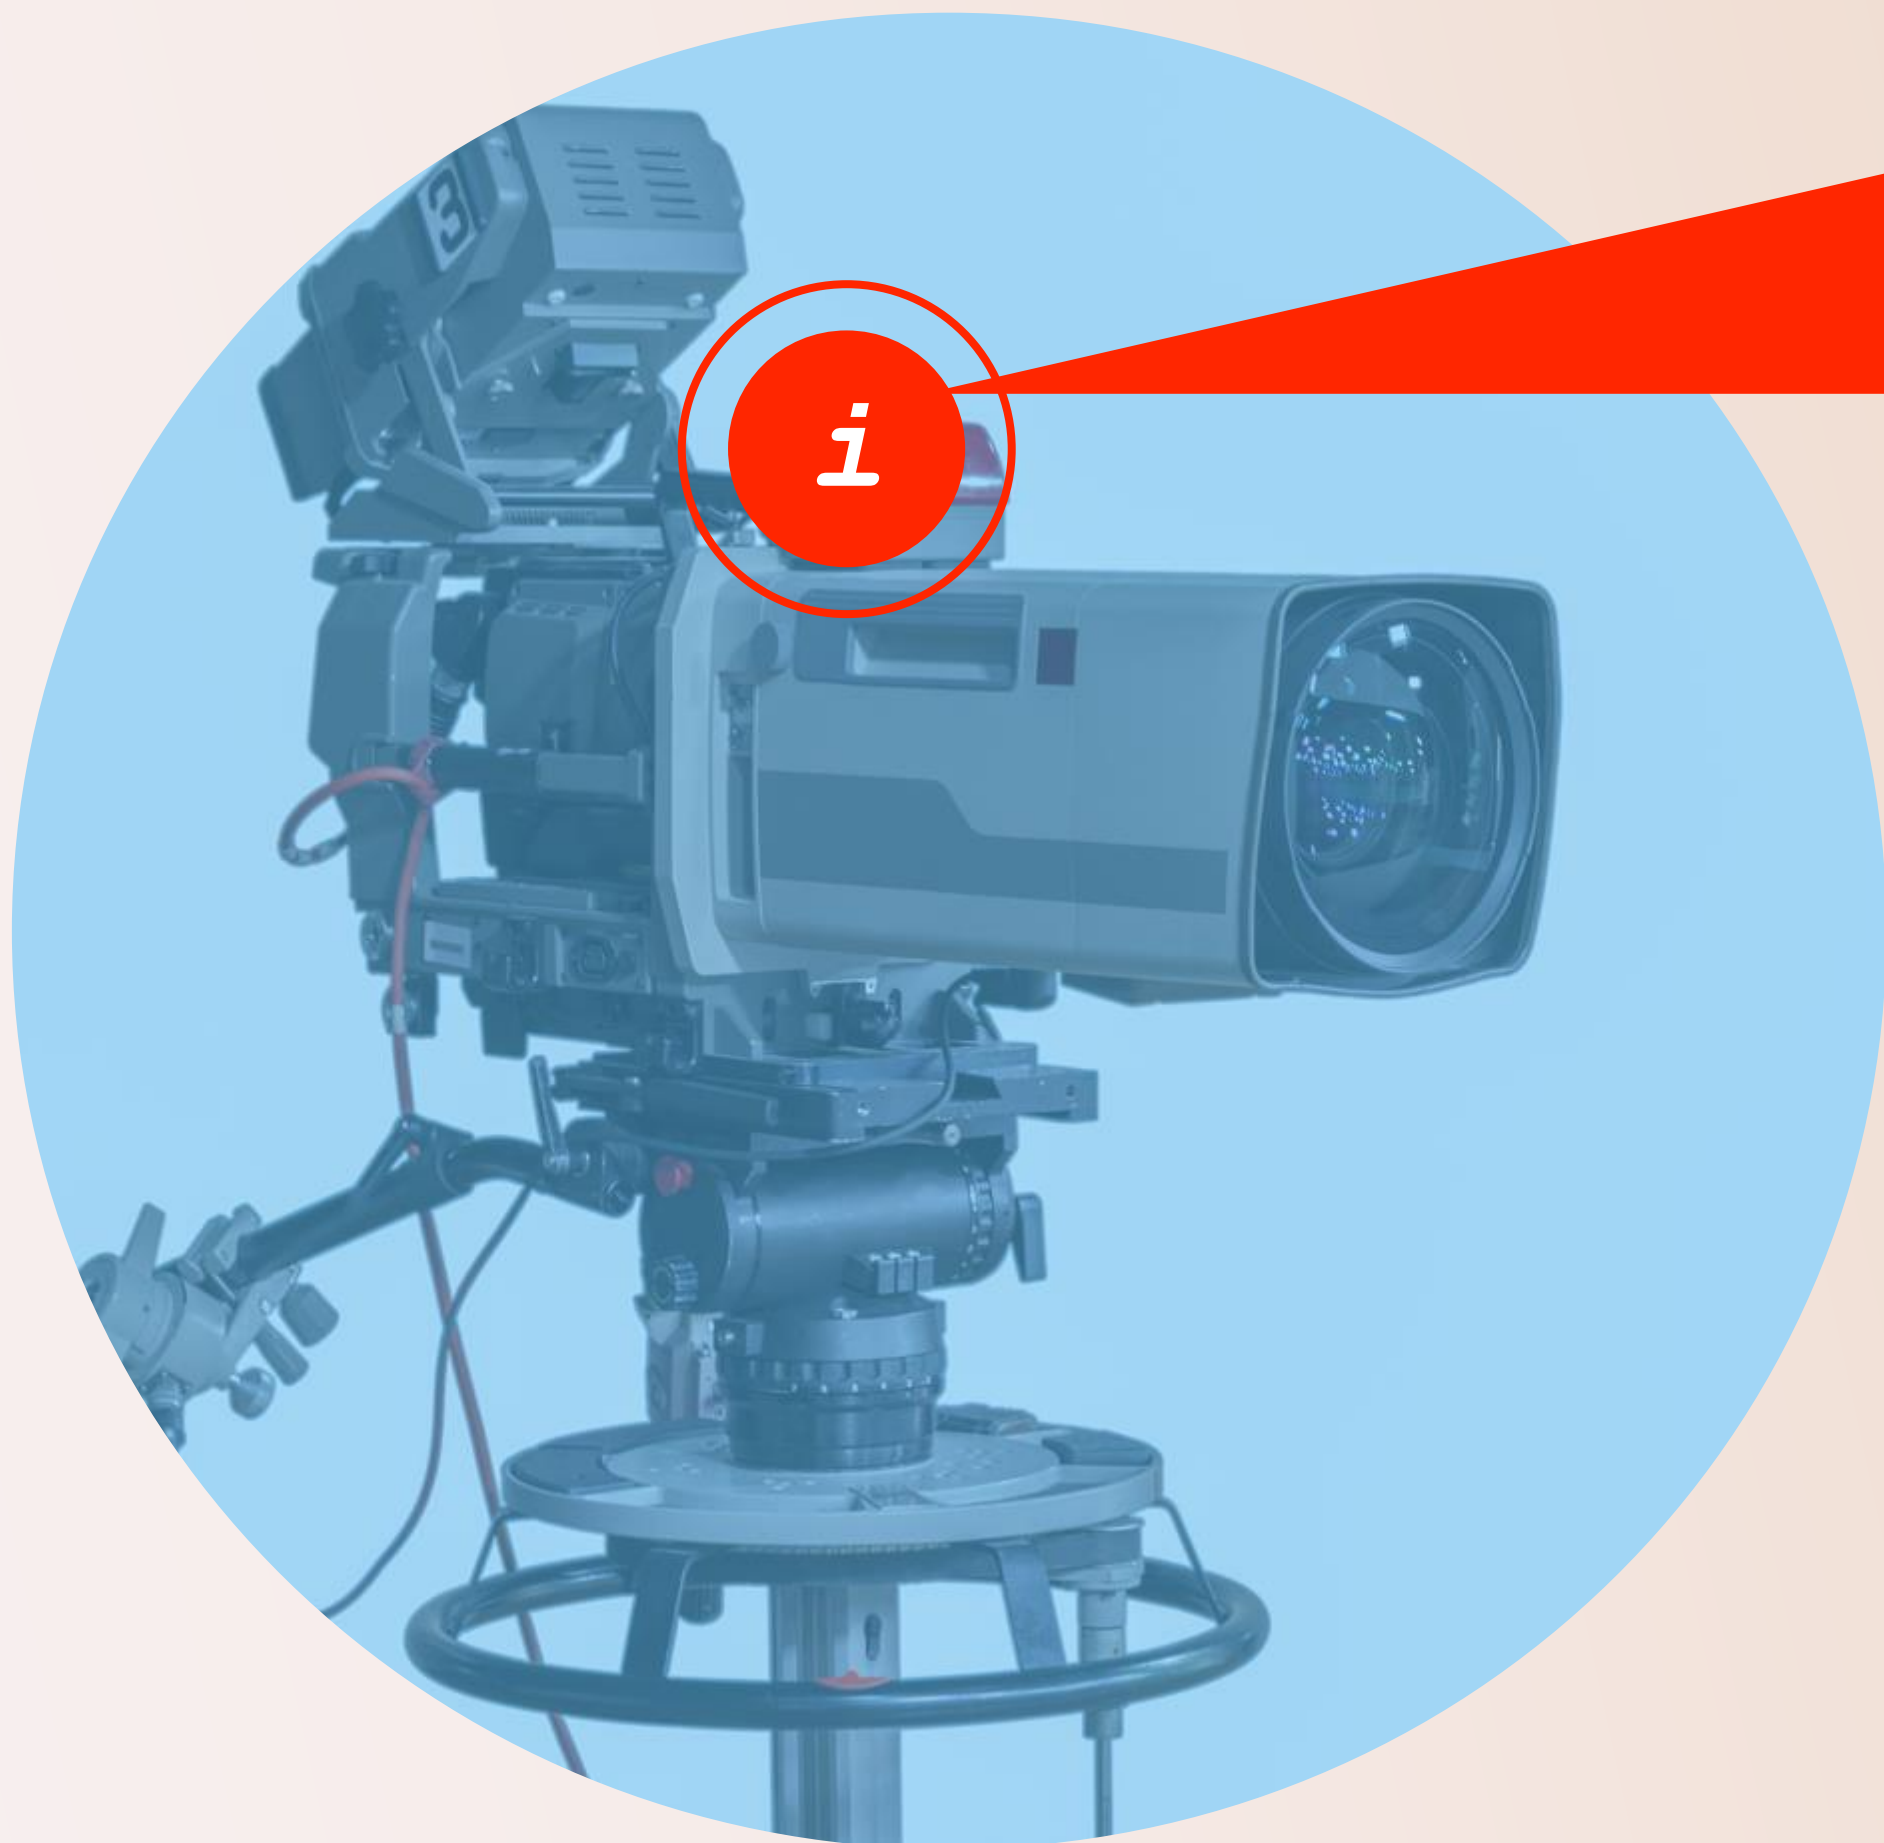

OBJECTIVE

Building virtual tours for students to experience lab spaces remotely.

Bringing Labs into homes **VIRTUALLY!**

Virtual Tour

Bringing Labs into homes **VIRTUALLY!**

Studio Camera

Studio camera are high end professional broadcast cameras which come with controls for the zoom and focus functions on the pan bar for the cameraman to instaneously change these parameters. The camera also comes with dedicated monitor for the camera operator to clearly see the shot and a teleprompter for the talents to read the script without the need to memorise it. The camera is also mounted on a pedestal which allows for the smooth movement of the camera on the studio floor and smooth up and down (crane) movments.